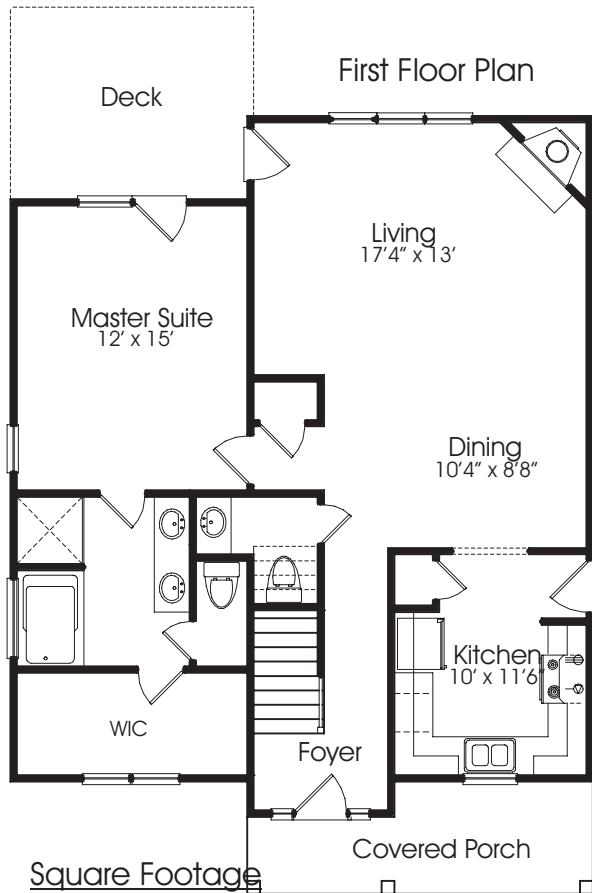

Phoenix Builders

(919) 269-2003

The Kelsey

Square Footage

First Floor	1013
Second Floor	629
Total	1642
Opt. Playroom	233

Width = 30'4"
Depth = 46'2"

Plan 1642-204 Project #040424

THIS IS A GENERAL SKETCH. REFER TO CONSTRUCTION DOCUMENTS FOR EXACT MEASUREMENTS.