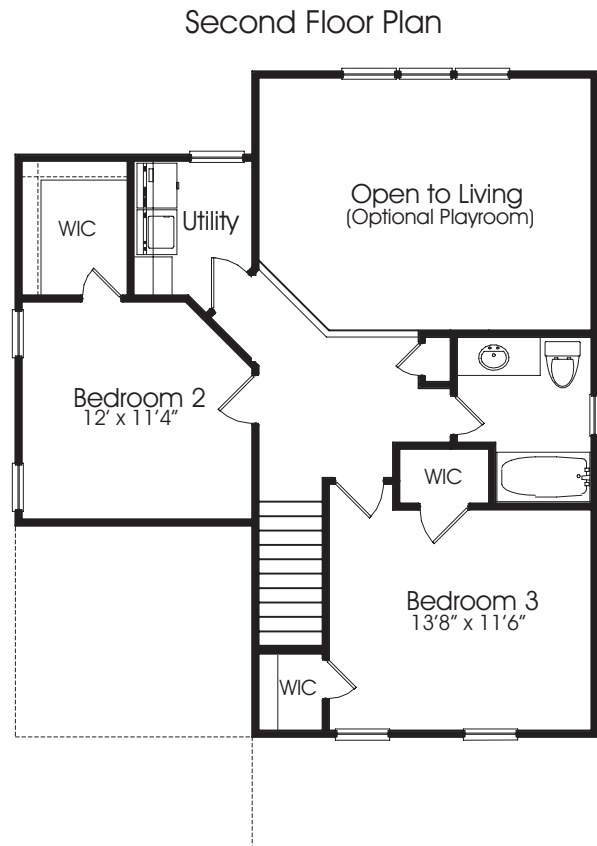

Phoenix Builders

(919) 269-2003

The Kelsey

Square Footage

First Floor	1013
Second Floor	629
Total	1642
Opt. Playroom	233

Width = 30'4"
Depth = 46'2"

Plan 1642-204 Project #040424

THIS IS A GENERAL SKETCH. REFER TO CONSTRUCTION DOCUMENTS FOR EXACT MEASUREMENTS.