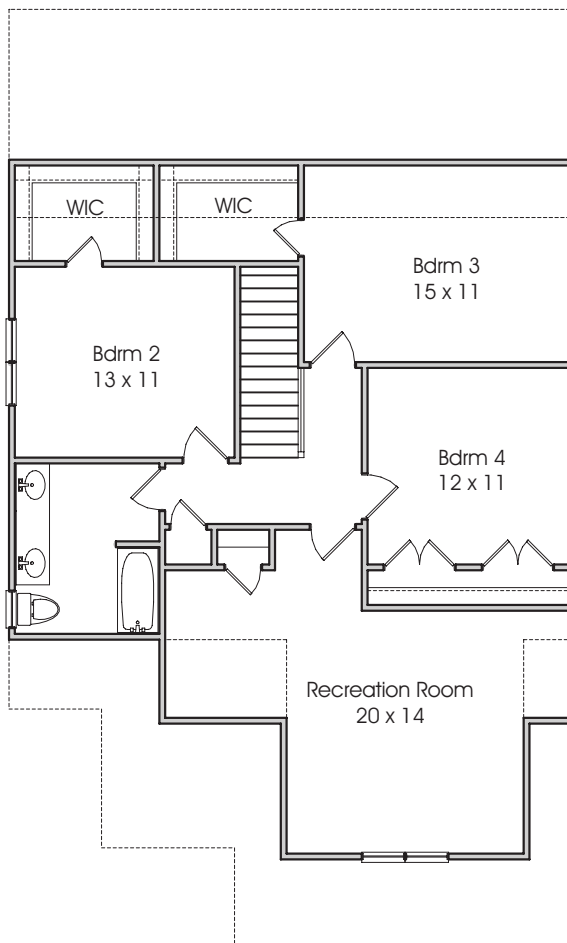

Phoenix Builders

(919) 269-2003

First Floor Plan

Second Floor Plan

Square Footage

1st 1,220
2nd 1,131

Total 2,351

Plan 2351-301 Project #050815

THIS IS A GENERAL SKETCH. REFER TO CONSTRUCTION DOCUMENTS FOR EXACT DIMENSIONS.