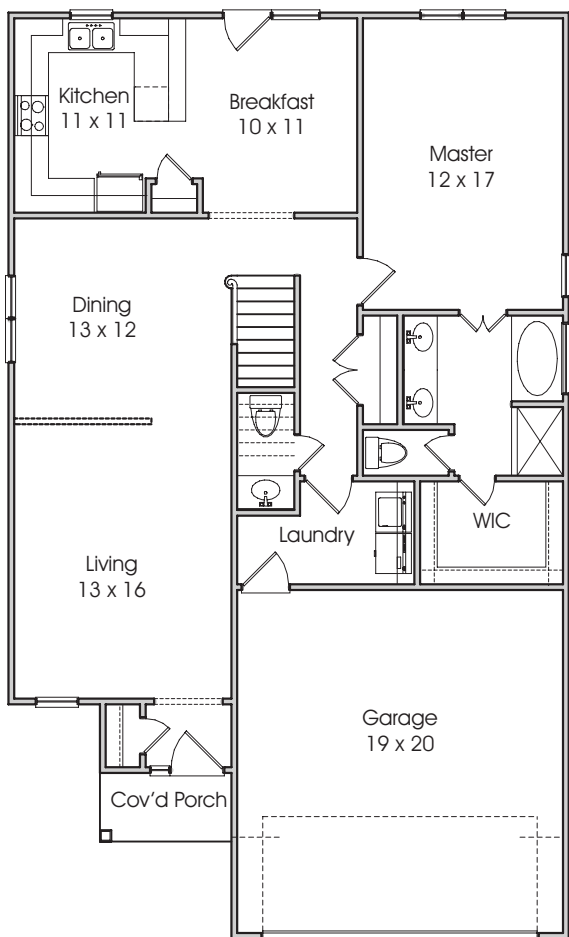

Phoenix Builders

(919) 269-2003

First Floor Plan

Second Floor Plan

Square Footage

1st 1,220
2nd 1,131

Total 2,351

Plan 2351-301 Project #050815

THIS IS A GENERAL SKETCH. REFER TO CONSTRUCTION DOCUMENTS FOR EXACT DIMENSIONS.